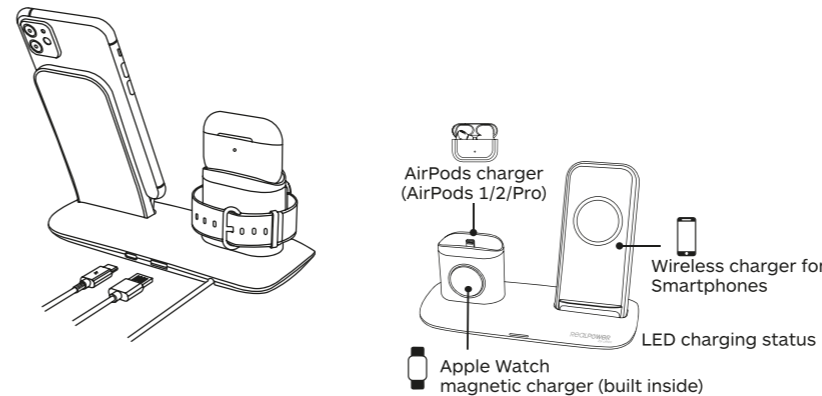

The integrated LED shows the charging status during the charging process:

Red & blue Flashing:	Charging station is starting
Red lights up (3 minutes):	No device connected to charge
Blue lights up (3 minutes):	Charging in progress
Red & blue light up:	Device fully charged
Red flashing:	Error message – restart charging station