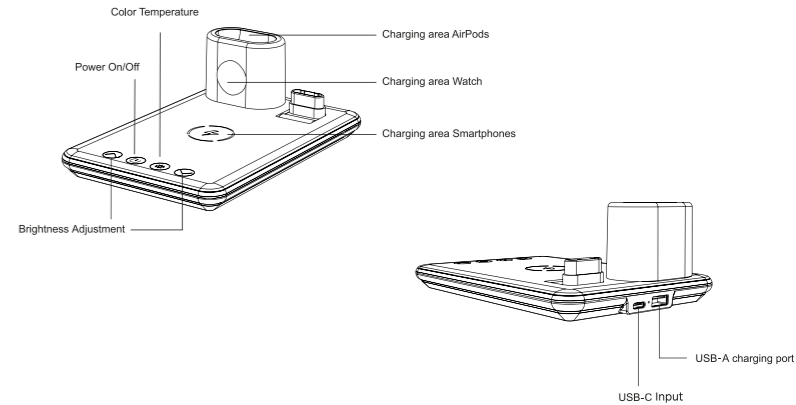

Intended Use

This charging station is only designed for inductive power supply of compatible smartphones and the Apple Watch. Any other uses or any use beyond the above described purpose would not be regarded as the intended use and may result in damages and injuries. Claims of any kind due to damages resulting of any use for other than for the intended purposes have been excluded.

*Apple AirPod, iPhone, iPad and Lightning are registered trademarks of Apple Inc.